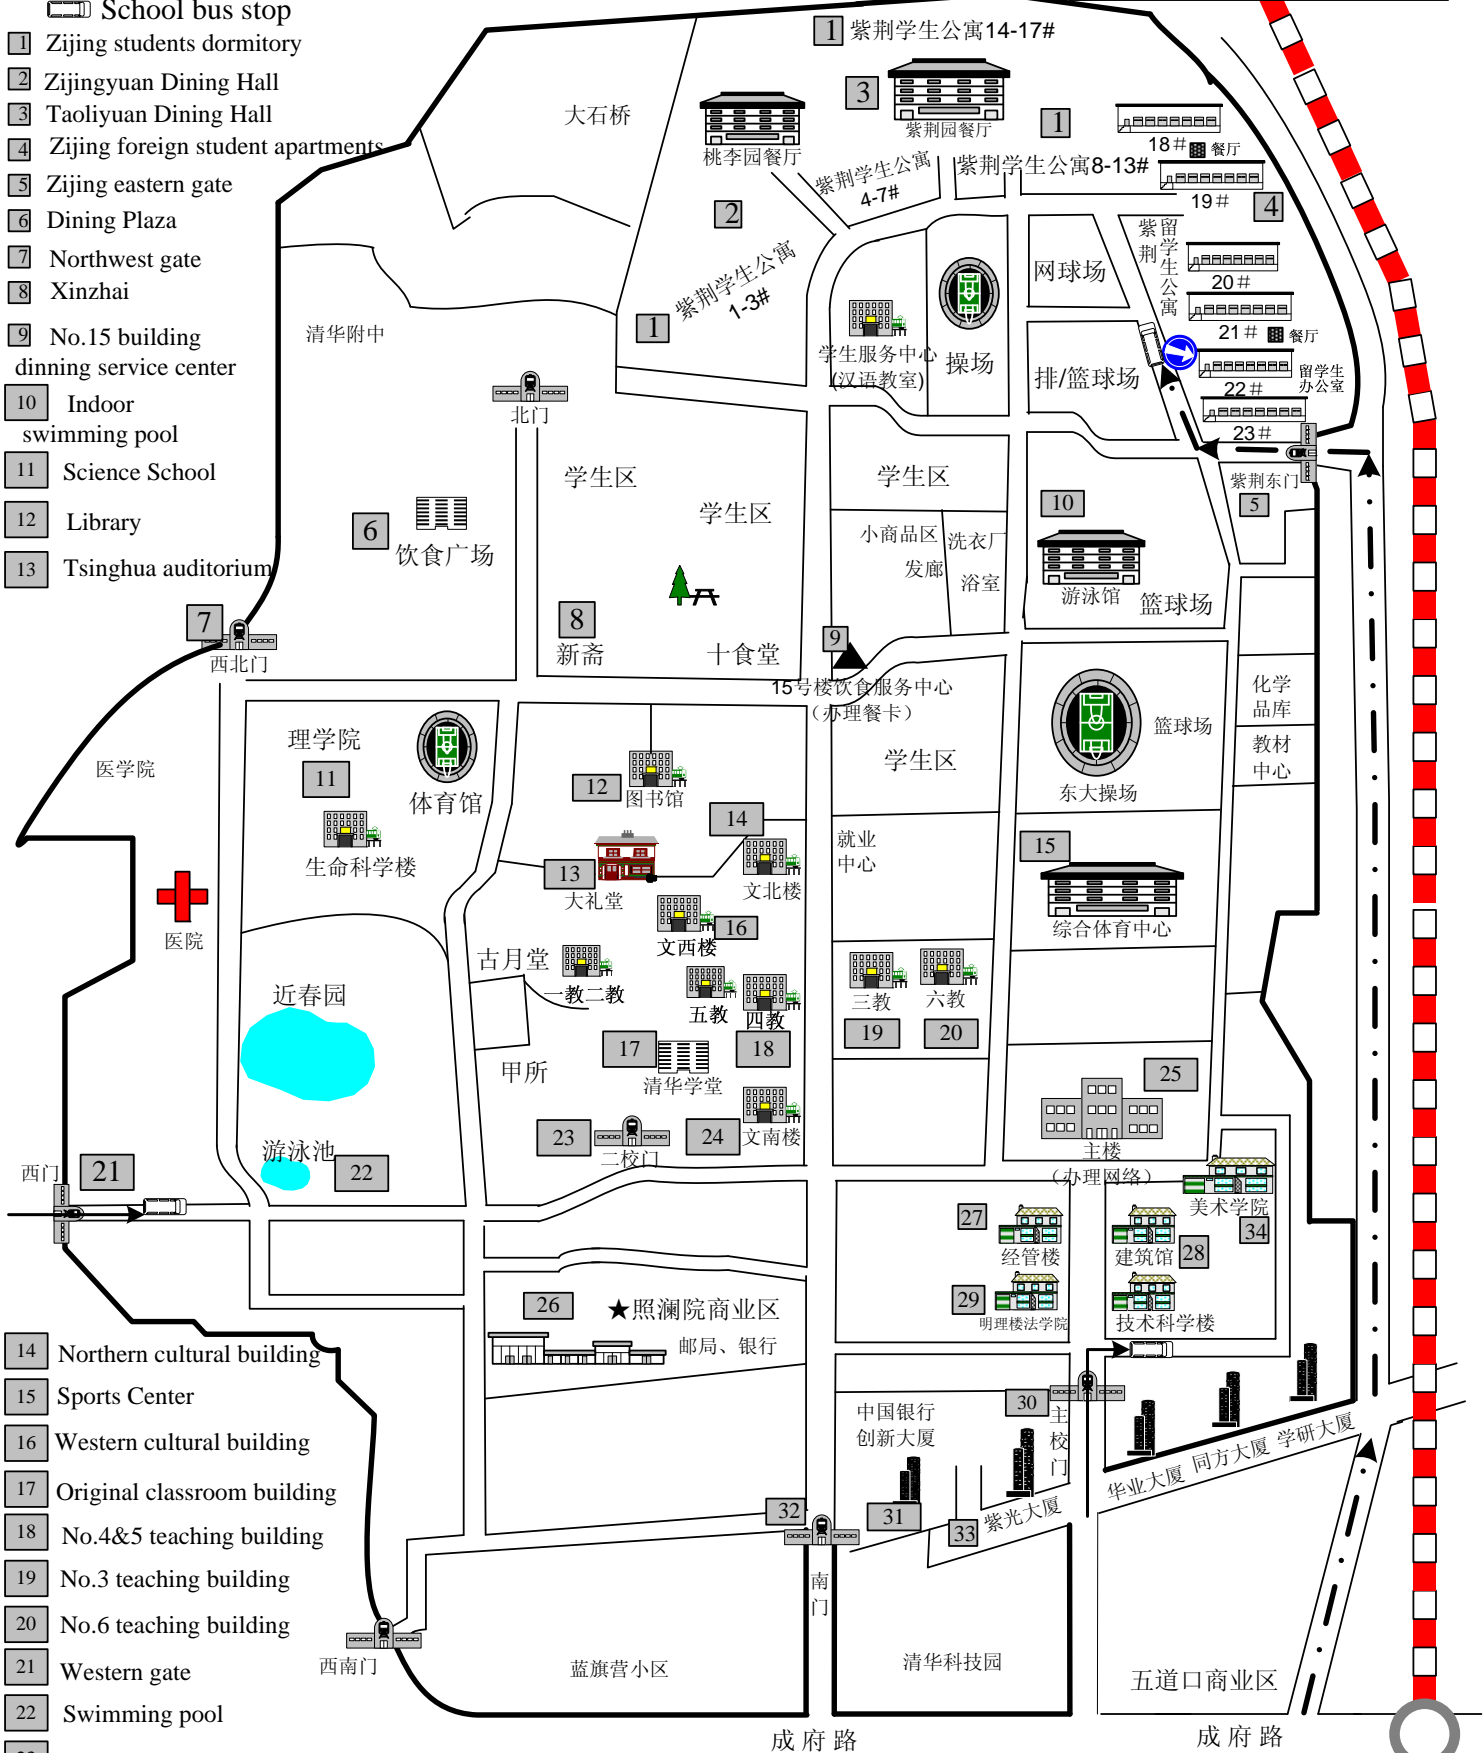

清华大学校园示意图

Tsinghua Campus sketch map

Registration place
22#

School bus stop

1 Zijing students dormitory

2 Zijingyuan Dining Hall

3 Taoliyuan Dining Hall

4 Zijing foreign student apartments

5 Zijing eastern gate

6 Dining Plaza

7 Northwest gate

8 Xinzhai

9 No.15 building
dinning service center

10 Indoor
swimming pool

11 Science School

12 Library

13 Tsinghua auditorium

新生报到建议路线
You can get to following:
 By Taxi or Cars
 By School Bus

- 14 Northern cultural building
- 15 Sports Center
- 16 Western cultural building
- 17 Original classroom building
- 18 No.4&5 teaching building
- 19 No.3 teaching building
- 20 No.6 teaching building
- 21 Western gate
- 22 Swimming pool
- 23 Tsinghua memorial gate
- 24 Southern cultural building
- 25 Main academic building
- 26 Zhaolanyuan shopping center
Post office and Bank

- 27 School of economics & management
- 28 Architectural building
- 29 Law school
- 30 Main gate (Eastern gate)
- 31 Bank of China
- 32 Southern gate
- 33 Ziguang Plaza
- 34 Art School

地铁站